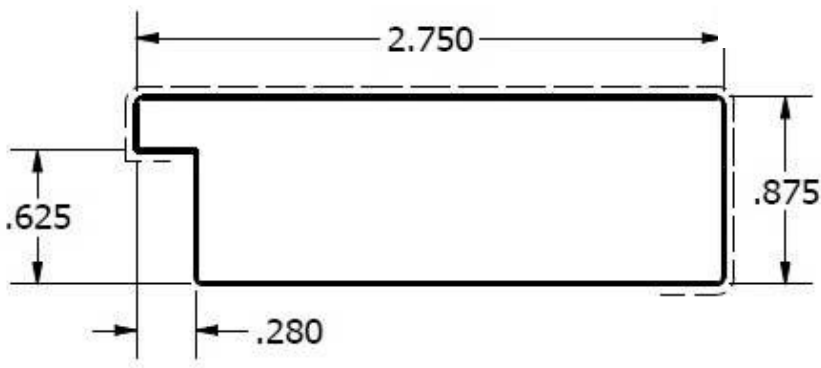

SPECIFICATION SHEET
BLACK

ITEM NUMBER

91579

2404-83564-963

FINISH DESCRIPTION

Super Matte Black - 60963

8 ml Polyester Wrap

SUBSTRATE

FJ Poplar

STYLE

Contemporary

WRAP SIZE - 4.563"

WHITE

OVERALL SIZE

Height: .875"

Width: 2.75"

Length: 100"